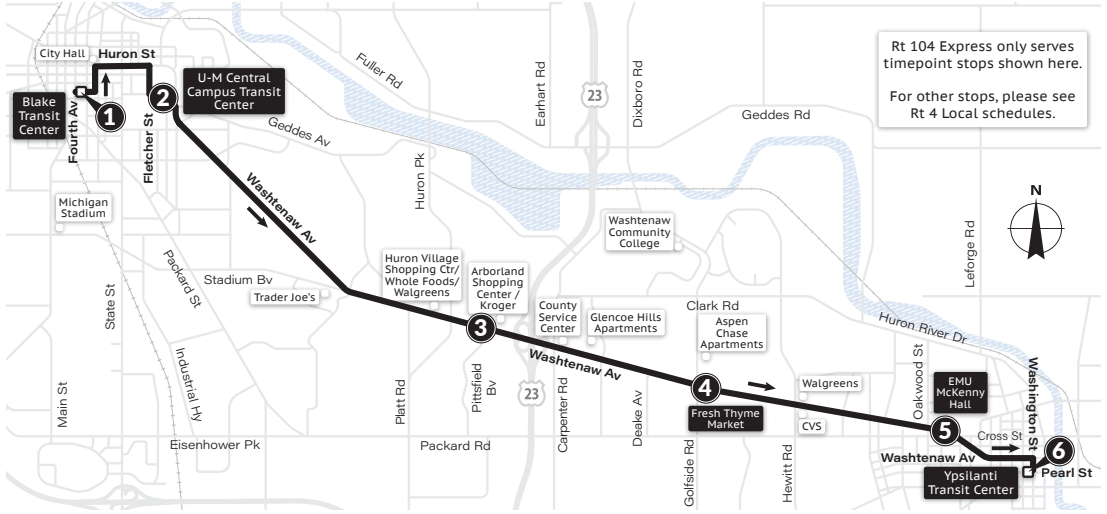

No Saturday or Sunday Service

Rt 104 Express only serves timepoint stops shown here.
For other stops, please see Rt 4 Local schedules.

| MONDAY-FRIDAY | | | | | |
|----------------------|--------------------------------|---------------------|-------------------|--------------|--------------------------|
| Blake Transit Center | U-M Central Campus Transit Ctr | Washt. & Pittsfield | Washt. & Golfside | Washt. - EMU | Ypsilanti Transit Center |
| ① | ② | ③ | ④ | ⑤ | ⑥ |
| 6:00a | 6:05a | 6:17a | 6:22a | 6:27a | 6:30a |
| 6:30a | 6:35a | 6:47a | 6:52a | 6:57a | 7:00a |
| 7:00a | 7:05a | 7:17a | 7:22a | 7:27a | 7:30a |
| 7:30a | 7:35a | 7:47a | 7:52a | 7:57a | 8:00a |
| 8:00a | 8:05a | 8:17a | 8:22a | 8:27a | 8:30a |
| 8:30a | 8:35a | 8:47a | 8:52a | 8:57a | 9:00a |
| 9:00a | 9:05a | 9:17a | 9:22a | 9:27a | 9:30a |
| 9:30a | 9:35a | 9:47a | 9:52a | 9:57a | 10:00a |
| 10:00a | 10:05a | 10:17a | 10:22a | 10:27a | 10:30a |
| 10:30a | 10:35a | 10:47a | 10:52a | 10:57a | 11:00a |
| 11:00a | 11:05a | 11:17a | 11:22a | 11:27a | 11:30a |
| 11:30a | 11:35a | 11:47a | 11:52a | 11:57a | 12:00p |
| 12:00p | 12:05p | 12:17p | 12:22p | 12:27p | 12:30p |
| 12:30p | 12:35p | 12:47p | 12:52p | 12:57p | 1:00p |
| 1:00p | 1:05p | 1:17p | 1:22p | 1:27p | 1:30p |
| 1:30p | 1:35p | 1:47p | 1:52p | 1:57p | 2:00p |
| 2:00p | 2:05p | 2:17p | 2:22p | 2:27p | 2:30p |
| 2:30p | 2:35p | 2:47p | 2:52p | 2:57p | 3:00p |
| 3:00p | 3:05p | 3:17p | 3:22p | 3:27p | 3:30p |
| 3:30p | 3:35p | 3:52p | 3:57p | 4:02p | 4:07p |
| 4:00p | 4:05p | 4:22p | 4:27p | 4:32p | 4:37p |
| 4:30p | 4:35p | 4:52p | 4:57p | 5:02p | 5:07p |
| 5:00p | 5:05p | 5:22p | 5:27p | 5:32p | 5:37p |
| 5:30p | 5:35p | 5:52p | 5:57p | 6:02p | 6:07p |