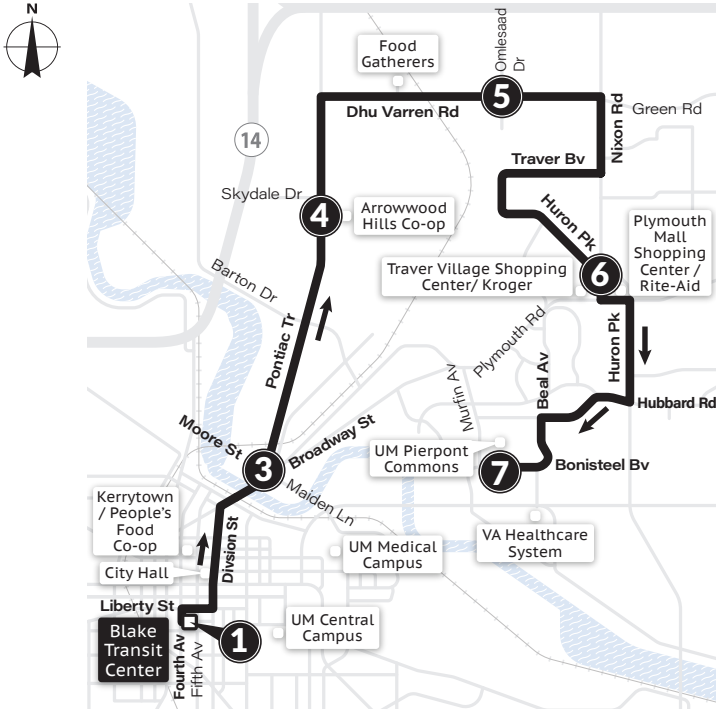

MONDAY-FRIDAY

Blake Transit Center 1	Pontiac & Moore 3	Arrowwood Hills 4	Dhu Varren & Omlesaad 5	Plymouth Mall 6	Pierpont Commons 7
6:30a	6:37a	6:42a	6:47a	6:57a	7:05a
7:00a	7:07a	7:12a	7:17a	7:27a	7:35a
7:30a	7:37a	7:42a	7:47a	7:57a	8:05a
8:00a	8:07a	8:12a	8:17a	8:27a	8:35a
8:30a	8:37a	8:42a	8:47a	8:57a	9:05a
9:00a	9:07a	9:12a	9:17a	9:27a	9:35a
9:30a	9:36a	9:41a	9:46a	9:54a	10:00a
10:00a	10:06a	10:11a	10:16a	10:24a	10:30a
10:30a	10:36a	10:41a	10:46a	10:54a	11:00a
11:00a	11:06a	11:11a	11:16a	11:24a	11:30a
11:30a	11:36a	11:41a	11:46a	11:54a	12:00p
12:00p	12:06p	12:11p	12:16p	12:24p	12:30p
12:30p	12:36p	12:41p	12:46p	12:54p	1:00p
1:00p	1:06p	1:11p	1:16p	1:24p	1:30p
1:30p	1:36p	1:41p	1:46p	1:54p	2:00p
2:00p	2:07p	2:12p	2:17p	2:27p	2:35p
2:30p	2:37p	2:42p	2:47p	2:57p	3:05p
3:00p	3:07p	3:12p	3:17p	3:27p	3:35p
3:30p	3:37p	3:42p	3:47p	3:57p	4:05p
4:00p	4:07p	4:12p	4:17p	4:27p	4:35p
4:30p	4:37p	4:42p	4:47p	4:57p	5:05p
5:00p	5:07p	5:12p	5:17p	5:27p	5:35p
5:30p	5:37p	5:42p	5:47p	5:57p	6:05p
6:00p	6:07p	6:12p	6:17p	6:27p	6:35p
7:00p	7:07p	7:12p	7:17p	7:27p	7:35p
8:00p	8:06p	8:11p	8:16p	8:24p	8:30p
9:00p	9:06p	9:11p	9:16p	9:24p	9:30p
10:00p	10:06p	10:11p	10:16p	10:24p	10:30p
11:00p	11:06p	11:11p	11:16p	11:24p	11:30p