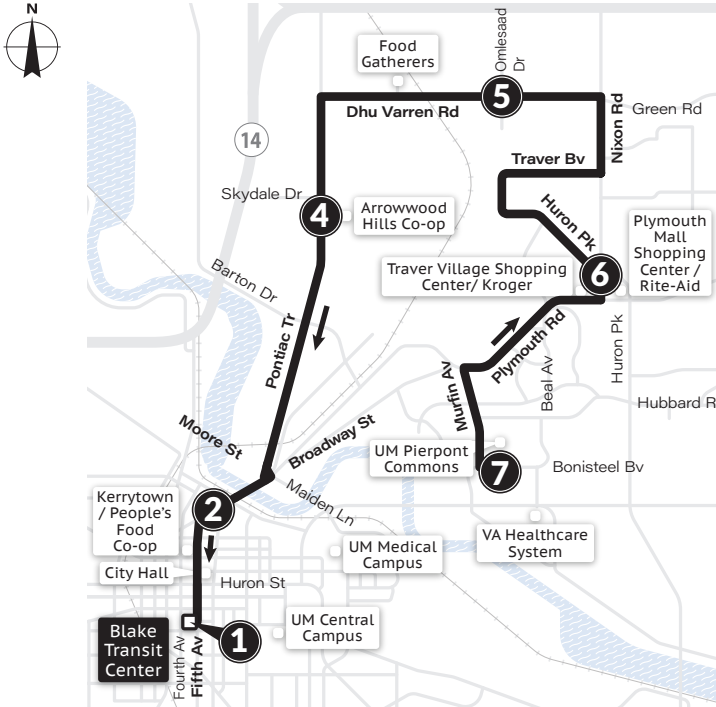

22 Pontiac-Dhu Varren

To Blake Transit Center

MONDAY-FRIDAY

| Pierpont Commons 7 | Plymouth Mall 6 | Dhu Varren & Omlesaad 5 | Arrowwood Hills 4 | Beakes & Summit 2 | Blake Transit Center 1 |
|-----------------------|--------------------|----------------------------|----------------------|----------------------|---------------------------|
| 6:07a | 6:14a | 6:24a | 6:29a | 6:34a | 6:42a |
| 6:37a | 6:44a | 6:54a | 6:59a | 7:04a | 7:12a |
| 7:07a | 7:14a | 7:24a | 7:29a | 7:34a | 7:42a |
| 7:37a | 7:44a | 7:54a | 7:59a | 8:04a | 8:12a |
| 8:07a | 8:14a | 8:24a | 8:29a | 8:34a | 8:42a |
| 8:37a | 8:44a | 8:54a | 8:59a | 9:04a | 9:12a |
| 9:07a | 9:14a | 9:24a | 9:29a | 9:34a | 9:42a |
| 9:37a | 9:44a | 9:54a | 9:59a | 10:04a | 10:12a |
| 10:00a | 10:06a | 10:13a | 10:17a | 10:21a | 10:27a |
| 10:30a | 10:36a | 10:43a | 10:47a | 10:51a | 10:57a |
| 11:00a | 11:06a | 11:13a | 11:17a | 11:21a | 11:27a |
| 11:30a | 11:36a | 11:43a | 11:47a | 11:51a | 11:57a |
| 12:00p | 12:06p | 12:13p | 12:17p | 12:21p | 12:27p |
| 12:30p | 12:36p | 12:43p | 12:47p | 12:51p | 12:57p |
| 1:00p | 1:06p | 1:13p | 1:17p | 1:21p | 1:27p |
| 1:30p | 1:36p | 1:43p | 1:47p | 1:51p | 1:57p |
| 2:00p | 2:06p | 2:13p | 2:17p | 2:21p | 2:27p |
| 2:37p | 2:44p | 2:54p | 2:59p | 3:04p | 3:12p |
| 3:07p | 3:14p | 3:24p | 3:29p | 3:34p | 3:42p |
| 3:37p | 3:44p | 3:54p | 3:59p | 4:04p | 4:12p |
| 4:07p | 4:14p | 4:24p | 4:29p | 4:34p | 4:42p |
| 4:37p | 4:44p | 4:54p | 4:59p | 5:04p | 5:12p |
| 5:07p | 5:14p | 5:24p | 5:29p | 5:34p | 5:42p |
| 5:37p | 5:44p | 5:54p | 5:59p | 6:04p | 6:12p |
| 6:07p | 6:14p | 6:24p | 6:29p | 6:34p | 6:42p |
| 6:37p | 6:44p | 6:54p | 6:59p | 7:04p | 7:12p |
| 7:37p | 7:44p | 7:54p | 7:59p | 8:04p | 8:12p |
| 8:30p | 8:36p | 8:43p | 8:47p | 8:51p | 8:57p |
| 9:30p | 9:36p | 9:43p | 9:47p | 9:51p | 9:57p |
| 10:30p | 10:36p | 10:43p | 10:47p | 10:51p | 10:57p |