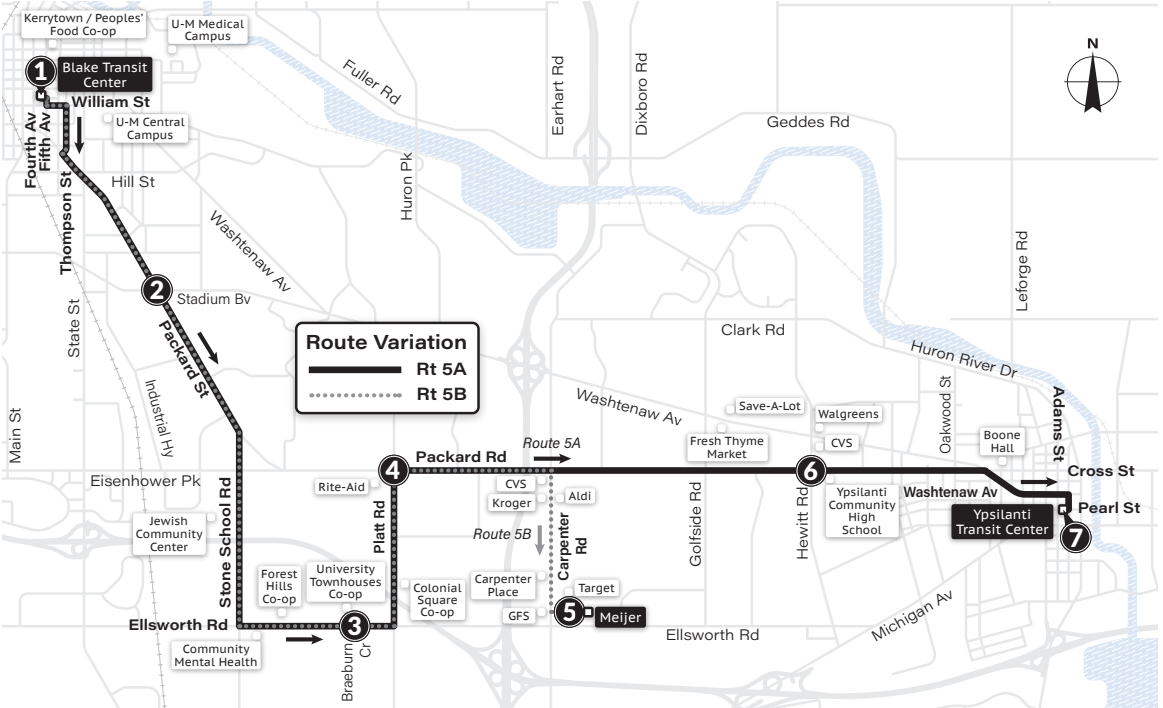

ROUTE 5 Packard

To Ypsilanti Transit Center / Meijer (Carpenter Rd)

MONDAY-FRIDAY

Rt var.	Blake Transit Center ①	Packard & Stadium ②	Ellsworth & Braeburn ③	Packard & Platt ④	Meijer (Carpenter Rd) ⑤	Hewitt & Packard ⑥	Ypsilanti Transit Center ⑦
5A	6:45a	6:54a	7:05a	7:11a	—	7:21a	7:35a
5B	7:00a	7:09a	7:20a	7:26a	7:35a	—	—
5A	7:15a	7:24a	7:35a	7:41a	—	7:51a	8:05a
5B	7:30a	7:39a	7:50a	7:56a	8:05a	—	—
5A	7:45a	7:54a	8:05a	8:11a	—	8:21a	8:35a
5B	8:00a	8:09a	8:20a	8:26a	8:35a	—	—
5A	8:15a	8:24a	8:35a	8:41a	—	8:51a	9:05a
5B	8:30a	8:39a	8:50a	8:56a	9:05a	—	—
5A	8:45a	8:54a	9:05a	9:11a	—	9:21a	9:35a
5B	9:00a	9:09a	9:20a	9:26a	9:35a	—	—
5A	9:15a	9:24a	9:35a	9:41a	—	9:51a	10:05a
5B	9:30a	9:39a	9:50a	9:56a	10:05a	—	—
5A	9:45a	9:54a	10:05a	10:11a	—	10:21a	10:35a
5B	10:00a	10:09a	10:20a	10:26a	10:35a	—	—
5A	10:15a	10:24a	10:35a	10:41a	—	10:51a	11:05a
5B	10:30a	10:39a	10:50a	10:56a	11:05a	—	—
5A	10:45a	10:54a	11:05a	11:11a	—	11:21a	11:35a
5B	11:00a	11:09a	11:20a	11:26a	11:35a	—	—
5A	11:15a	11:24a	11:35a	11:41a	—	11:51a	12:05p
5B	11:30a	11:39a	11:50a	11:56a	12:05p	—	—
5A	11:45a	11:54a	12:05p	12:11p	—	12:21p	12:35p
5B	12:00p	12:09p	12:20p	12:26p	12:35p	—	—
5A	12:15p	12:24p	12:35p	12:41p	—	12:51p	1:05p
5B	12:30p	12:39p	12:50p	12:56p	1:05p	—	—
5A	12:45p	12:54p	1:05p	1:11p	—	1:21p	1:35p
5B	1:00p	1:09p	1:20p	1:26p	1:35p	—	—
5A	1:15p	1:24p	1:35p	1:41p	—	1:51p	2:05p
5B	1:30p	1:39p	1:50p	1:56p	2:05p	—	—
5A	1:45p	1:54p	2:05p	2:11p	—	2:21p	2:35p