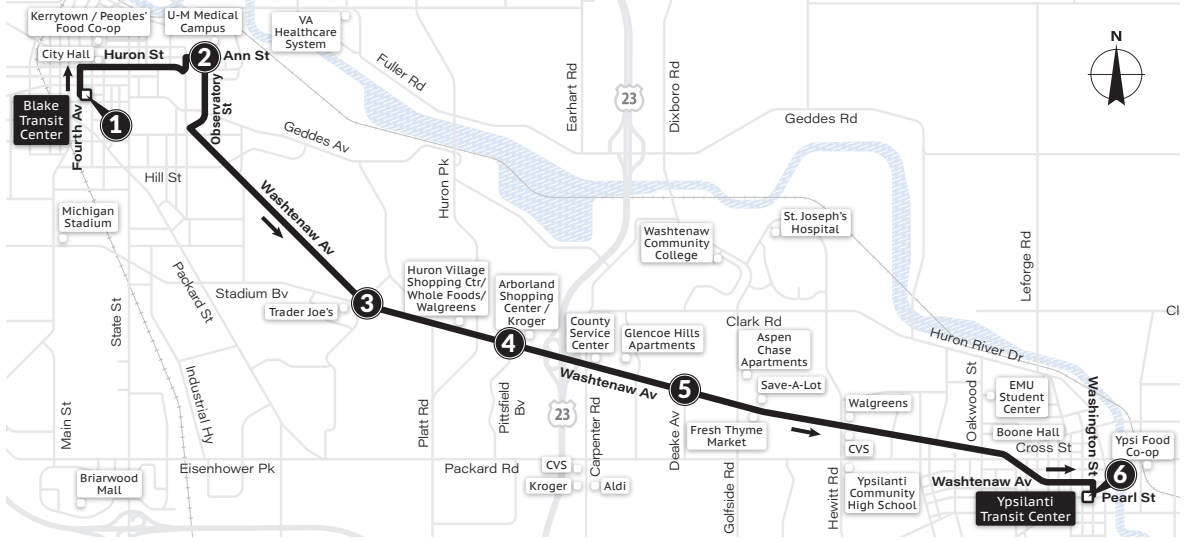

MONDAY-FRIDAY

Blake Transit Center ①	UM Hospital ②	Washt. & Sheridan ③	Washt. & Pittsfield ④	Glencoe Crossing ⑤	Ypsilanti Transit Center ⑥
6:46a	6:54a	7:03a	7:09a	7:13a	7:27a
6:54a	7:02a	7:11a	7:17a	7:21a	7:35a
7:02a	7:10a	7:19a	7:25a	7:29a	7:43a
7:10a	7:18a	7:27a	7:33a	7:37a	7:51a
7:18a	7:26a	7:35a	7:41a	7:45a	7:59a
7:26a	7:34a	7:43a	7:49a	7:53a	8:07a
7:34a	7:42a	7:51a	7:57a	8:01a	8:15a
7:42a	7:50a	7:59a	8:05a	8:09a	8:23a
7:50a	7:58a	8:07a	8:13a	8:17a	8:31a
7:58a	8:06a	8:15a	8:21a	8:25a	8:39a
8:06a	8:14a	8:23a	8:29a	8:33a	8:47a
8:14a	8:22a	8:31a	8:37a	8:41a	8:55a
8:22a	8:30a	8:39a	8:45a	8:49a	9:03a
8:30a	8:38a	8:47a	8:53a	8:57a	9:11a
8:38a	8:46a	8:55a	9:01a	9:05a	9:19a
8:46a	8:54a	9:03a	9:09a	9:13a	9:27a
8:54a	9:02a	9:11a	9:17a	9:21a	9:35a
9:02a	9:10a	9:19a	9:25a	9:29a	9:43a
9:10a	9:18a	9:27a	9:33a	9:37a	9:51a
9:18a	9:26a	9:35a	9:41a	9:45a	9:59a
9:26a	9:34a	9:43a	9:49a	9:53a	10:07a
9:34a	9:42a	9:51a	9:57a	10:01a	10:15a
9:42a	9:50a	9:59a	10:05a	10:09a	10:23a
9:50a	9:58a	10:07a	10:13a	10:17a	10:31a
10:00a	10:11a	10:20a	10:26a	10:32a	10:42a
10:15a	10:26a	10:35a	10:41a	10:47a	10:57a
10:30a	10:41a	10:50a	10:56a	11:02a	11:12a
10:45a	10:56a	11:05a	11:11a	11:17a	11:27a
11:00a	11:11a	11:20a	11:26a	11:32a	11:42a
11:15a	11:26a	11:35a	11:41a	11:47a	11:57a
11:30a	11:41a	11:50a	11:56a	12:02p	12:12p

MONDAY-FRIDAY (Continued)

Blake Transit Center ①	UM Hospital ②	Washt. & Sheridan ③	Washt. & Pittsfield ④	Glencoe Crossing ⑤	Ypsilanti Transit Center ⑥
11:45a	11:56a	12:05p	12:11p	12:17p	12:27p
12:00p	12:11p	12:20p	12:26p	12:32p	12:42p
12:15p	12:26p	12:35p	12:41p	12:47p	12:57p
12:30p	12:41p	12:50p	12:56p	1:02p	1:12p
12:45p	12:56p	1:05p	1:11p	1:17p	1:27p
1:00p	1:11p	1:20p	1:26p	1:32p	1:42p
1:15p	1:26p	1:35p	1:41p	1:47p	1:57p
1:30p	1:41p	1:50p	1:56p	2:02p	2:12p
1:45p	1:56p	2:05p	2:11p	2:17p	2:27p
2:00p	2:11p	2:20p	2:26p	2:32p	2:42p
2:15p	2:26p	2:35p	2:41p	2:47p	2:57p
2:30p	2:41p	2:50p	2:56p	3:02p	3:12p
2:45p	2:56p	3:05p	3:11p	3:17p	3:27p
3:00p	3:13p	3:24p	3:34p	3:41p	3:48p
3:08p	3:21p	3:32p	3:42p	3:49p	3:56p
3:16p	3:29p	3:40p	3:50p	3:57p	4:04p
3:24p	3:37p	3:48p	3:58p	4:05p	4:12p
3:32p	3:45p	3:56p	4:06p	4:13p	4:20p
3:40p	3:53p	4:04p	4:14p	4:21p	4:28p
3:48p	4:01p	4:12p	4:22p	4:29p	4:36p
3:56p	4:09p	4:20p	4:30p	4:37p	4:44p
4:04p	4:17p	4:28p	4:38p	4:45p	4:52p
4:12p	4:25p	4:36p	4:46p	4:53p	5:00p
4:20p	4:33p	4:44p	4:54p	5:01p	5:08p
4:28p	4:41p	4:52p	5:02p	5:09p	5:16p
4:36p	4:49p	5:00p	5:10p	5:17p	5:24p
4:44p	4:57p	5:08p	5:18p	5:25p	5:32p
4:52p	5:05p	5:16p	5:26p	5:33p	5:40p
5:00p	5:13p	5:24p	5:34p	5:41p	5:48p
5:08p	5:21p	5:32p	5:42p	5:49p	5:56p